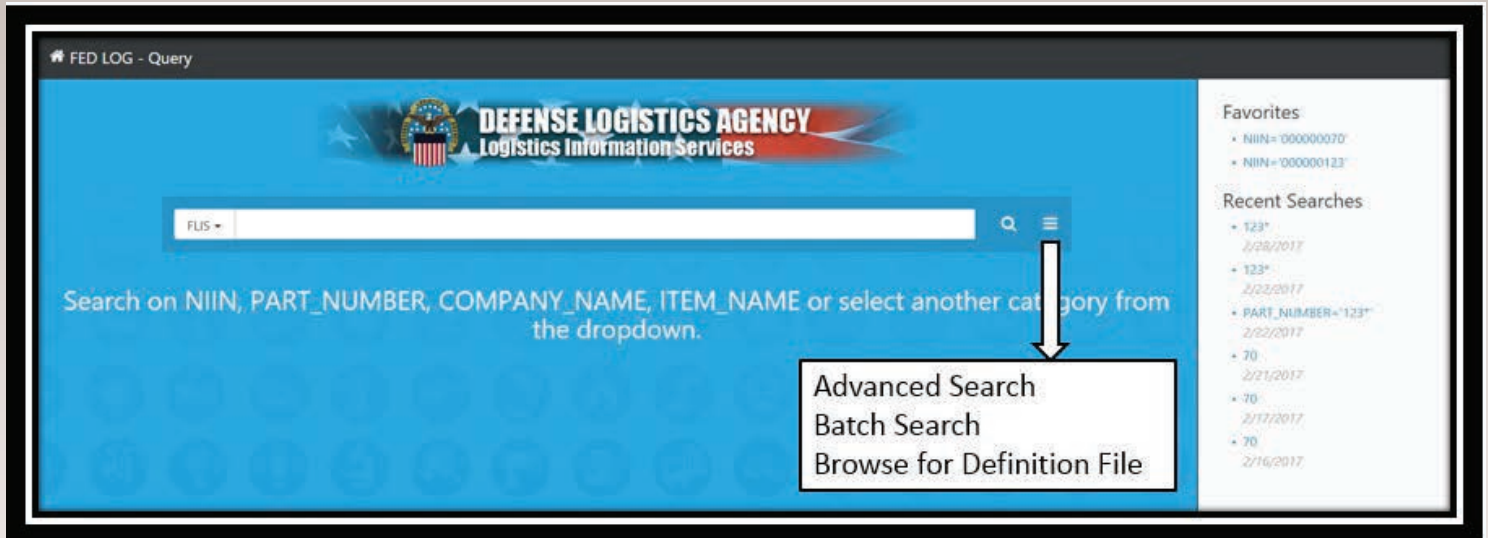

New FED LOG Comes with a Magnitude of Key Features:

- Modern 64-bit interface
- Single line query
- Ranked searching
- Favorites and recent searches
- One-click spreadsheet export
- Visual filtering
- Representative query group icons
- Simplified batch search capability
- Maps for addresses (when approved)
- 12 month historical data